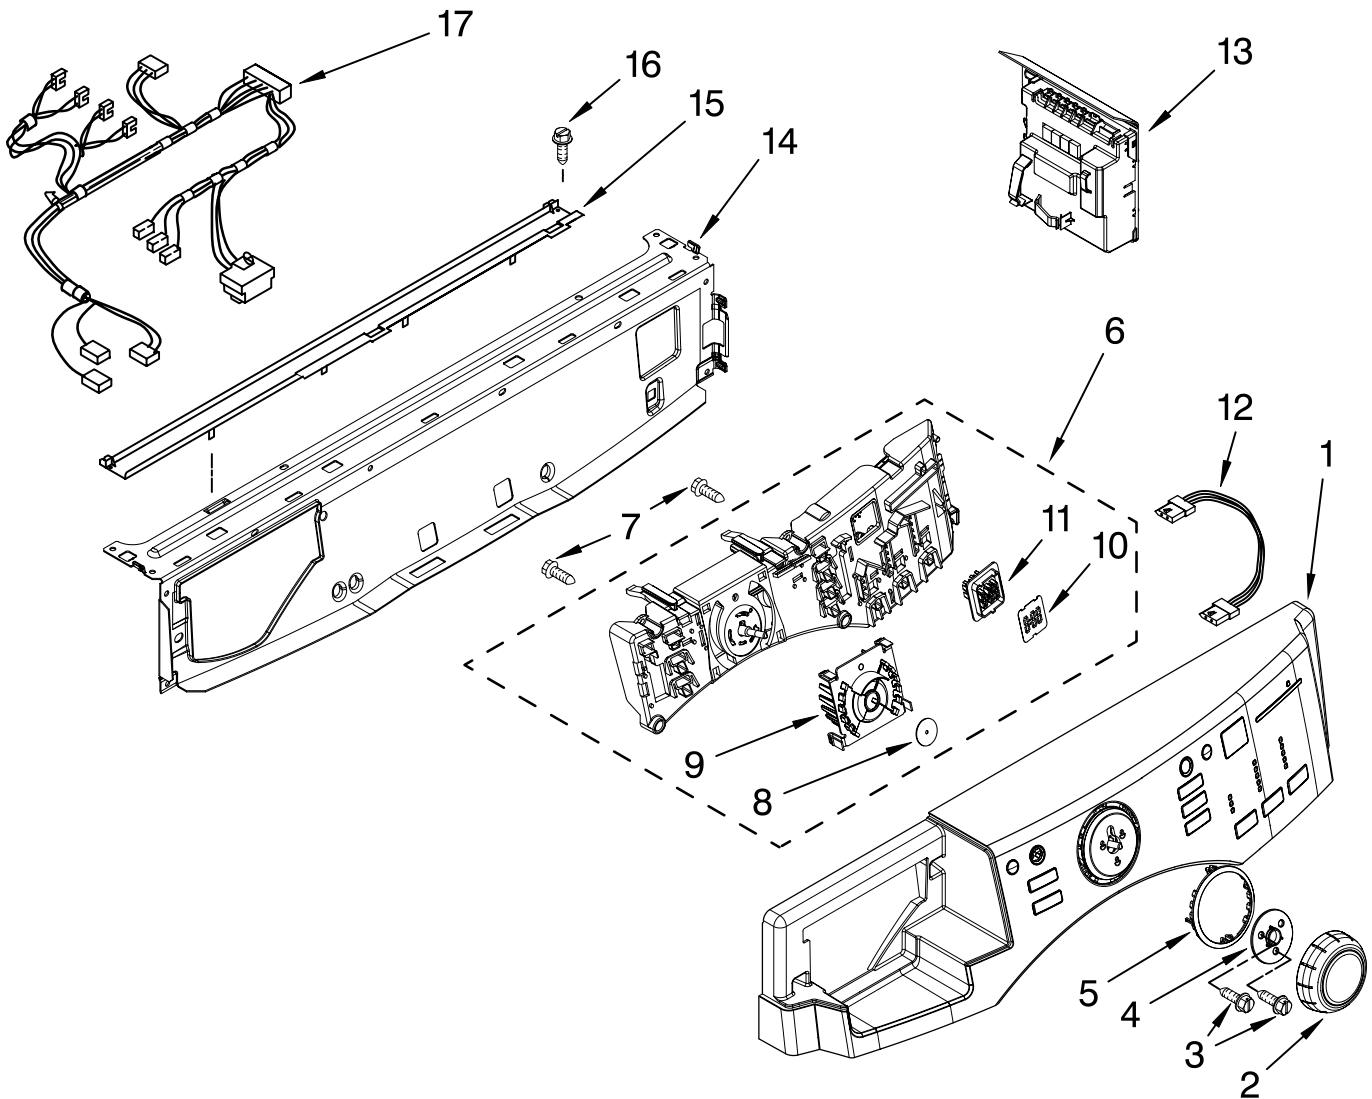

CONTROL PANEL PARTS

For Model: MHWE300VW12
(White)

Illus. No.	Part No.	DESCRIPTION
1	W10248112	Panel-Control
2	W10248116	Knob, Control (Includes Item 5)
3	8181758	Screw
4	W10248117	Bushing, Knob
5	W10248122	Light Guide, Cycle
6	W10271608	User Interface
7	8181661	Screw

Illus. No.	Part No.	DESCRIPTION
8	W10248120	Seal, User Interface
9	W10248121	Light Guide- Cycle, Internal
10	W10248118	Foil-Display
11	W10248119	Light Guide- Display
12	W10168511	Harness, Wiring (User Interface)

Illus. No.	Part No.	DESCRIPTION
13	W10271604	Microcomputer, Machine Control
14	8183203	Brace, Front Top
15	8183204	Channel, Water
16	8181756	Screw
17	W10271602	Harness, Wiring (Upper Main)

FOR ORDERING INFORMATION REFER TO PARTS PRICE LIST